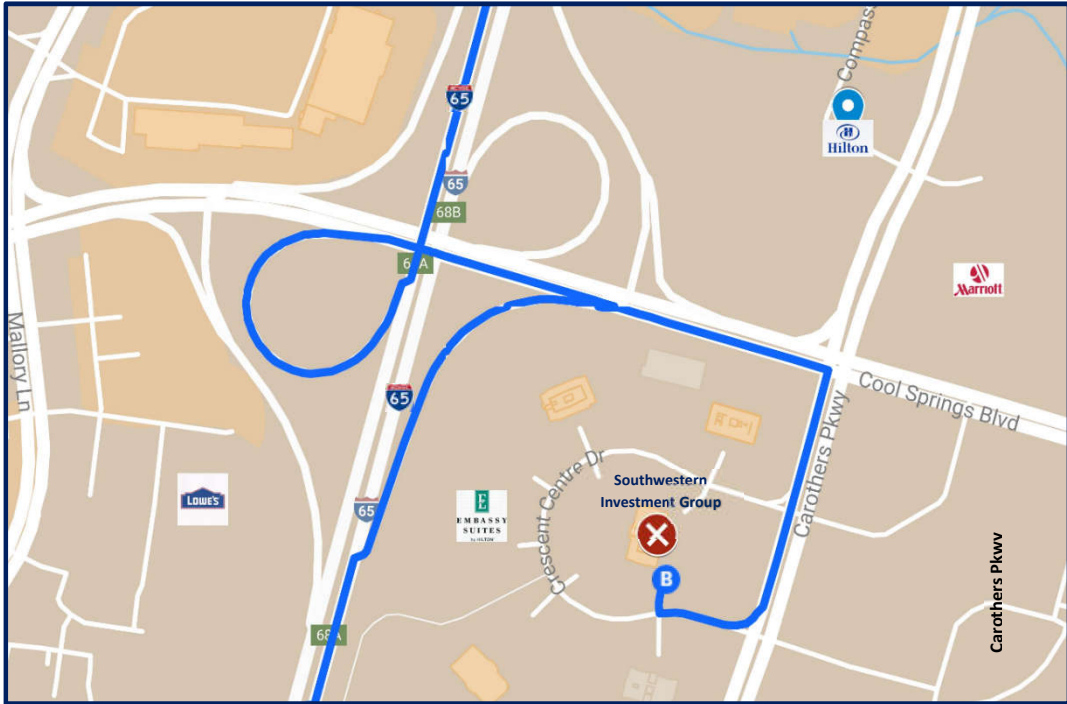

Southwestern Investment Group

801 Crescent Centre Drive, Suite 600, Franklin, TN 37067

Please note: If you are finding our new location using a phone GPS or navigation system, please only enter our only physical street address: **801 Crescent Centre Drive, Franklin, TN 37067.**

Our office building is called “Corporate Centre 5”, which is noted on the signs and floormats. We are on the 6th floor.

From I-65N or I-65S, take exit 68A onto Cool Springs Boulevard East. Turn right at the first stop light onto Carothers Parkway. Turn right at the first stop light onto Crescent Centre Drive. Our office, 5 Corporate Centre, 801 Crescent Centre Drive is the first building on your right.

When you enter the parking lot, bear left to the back of the building and on the left you will see reserved parking spots for Southwestern Investment Group. In addition, there is also visitor parking in the front next to the doors as well as handicap parking in the back next to the doors.

Once you enter the building, take the elevator to Suite 600 on the 6th floor. The elevator doors will open into our new office. The reception desk will be visible through the glass doors as you exit the elevator. Your time is valuable. If you have difficulty finding us, please call us at 615.861.6100.